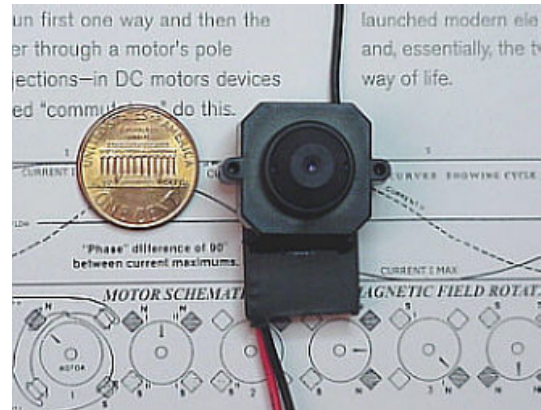

# CMS-30A/68A/59C WIRELESS CMOS CAMERAS FOR TV CHANNELS

---

This is a very small – pin-hole lens type wireless video camera. This camera doesn't need any special receiver. It transmits direct to TV channels CH 30 UHF, CH 68 UHF, CH 69 UHF and CH 59 Cable. The range is 300 ft through walls and 600 ft. in the open area.

Model numbers: CMS-30A, CMS-68A, CMS-59C

**Special version available:**

Model CMS-69T adjustable for Channels 67, 68 and 69 UHF.

Technical Specifications	
Size:	0.7" X 1" X 0.8"
Transmitting frequencies	TV channels
Low power	Pinhole lens
Camera resolution	330 lines
Power supply	9 V
Current consumption	55 mA/ 9V
Polarity protected	YES
Range	app. 300 - 600 ft