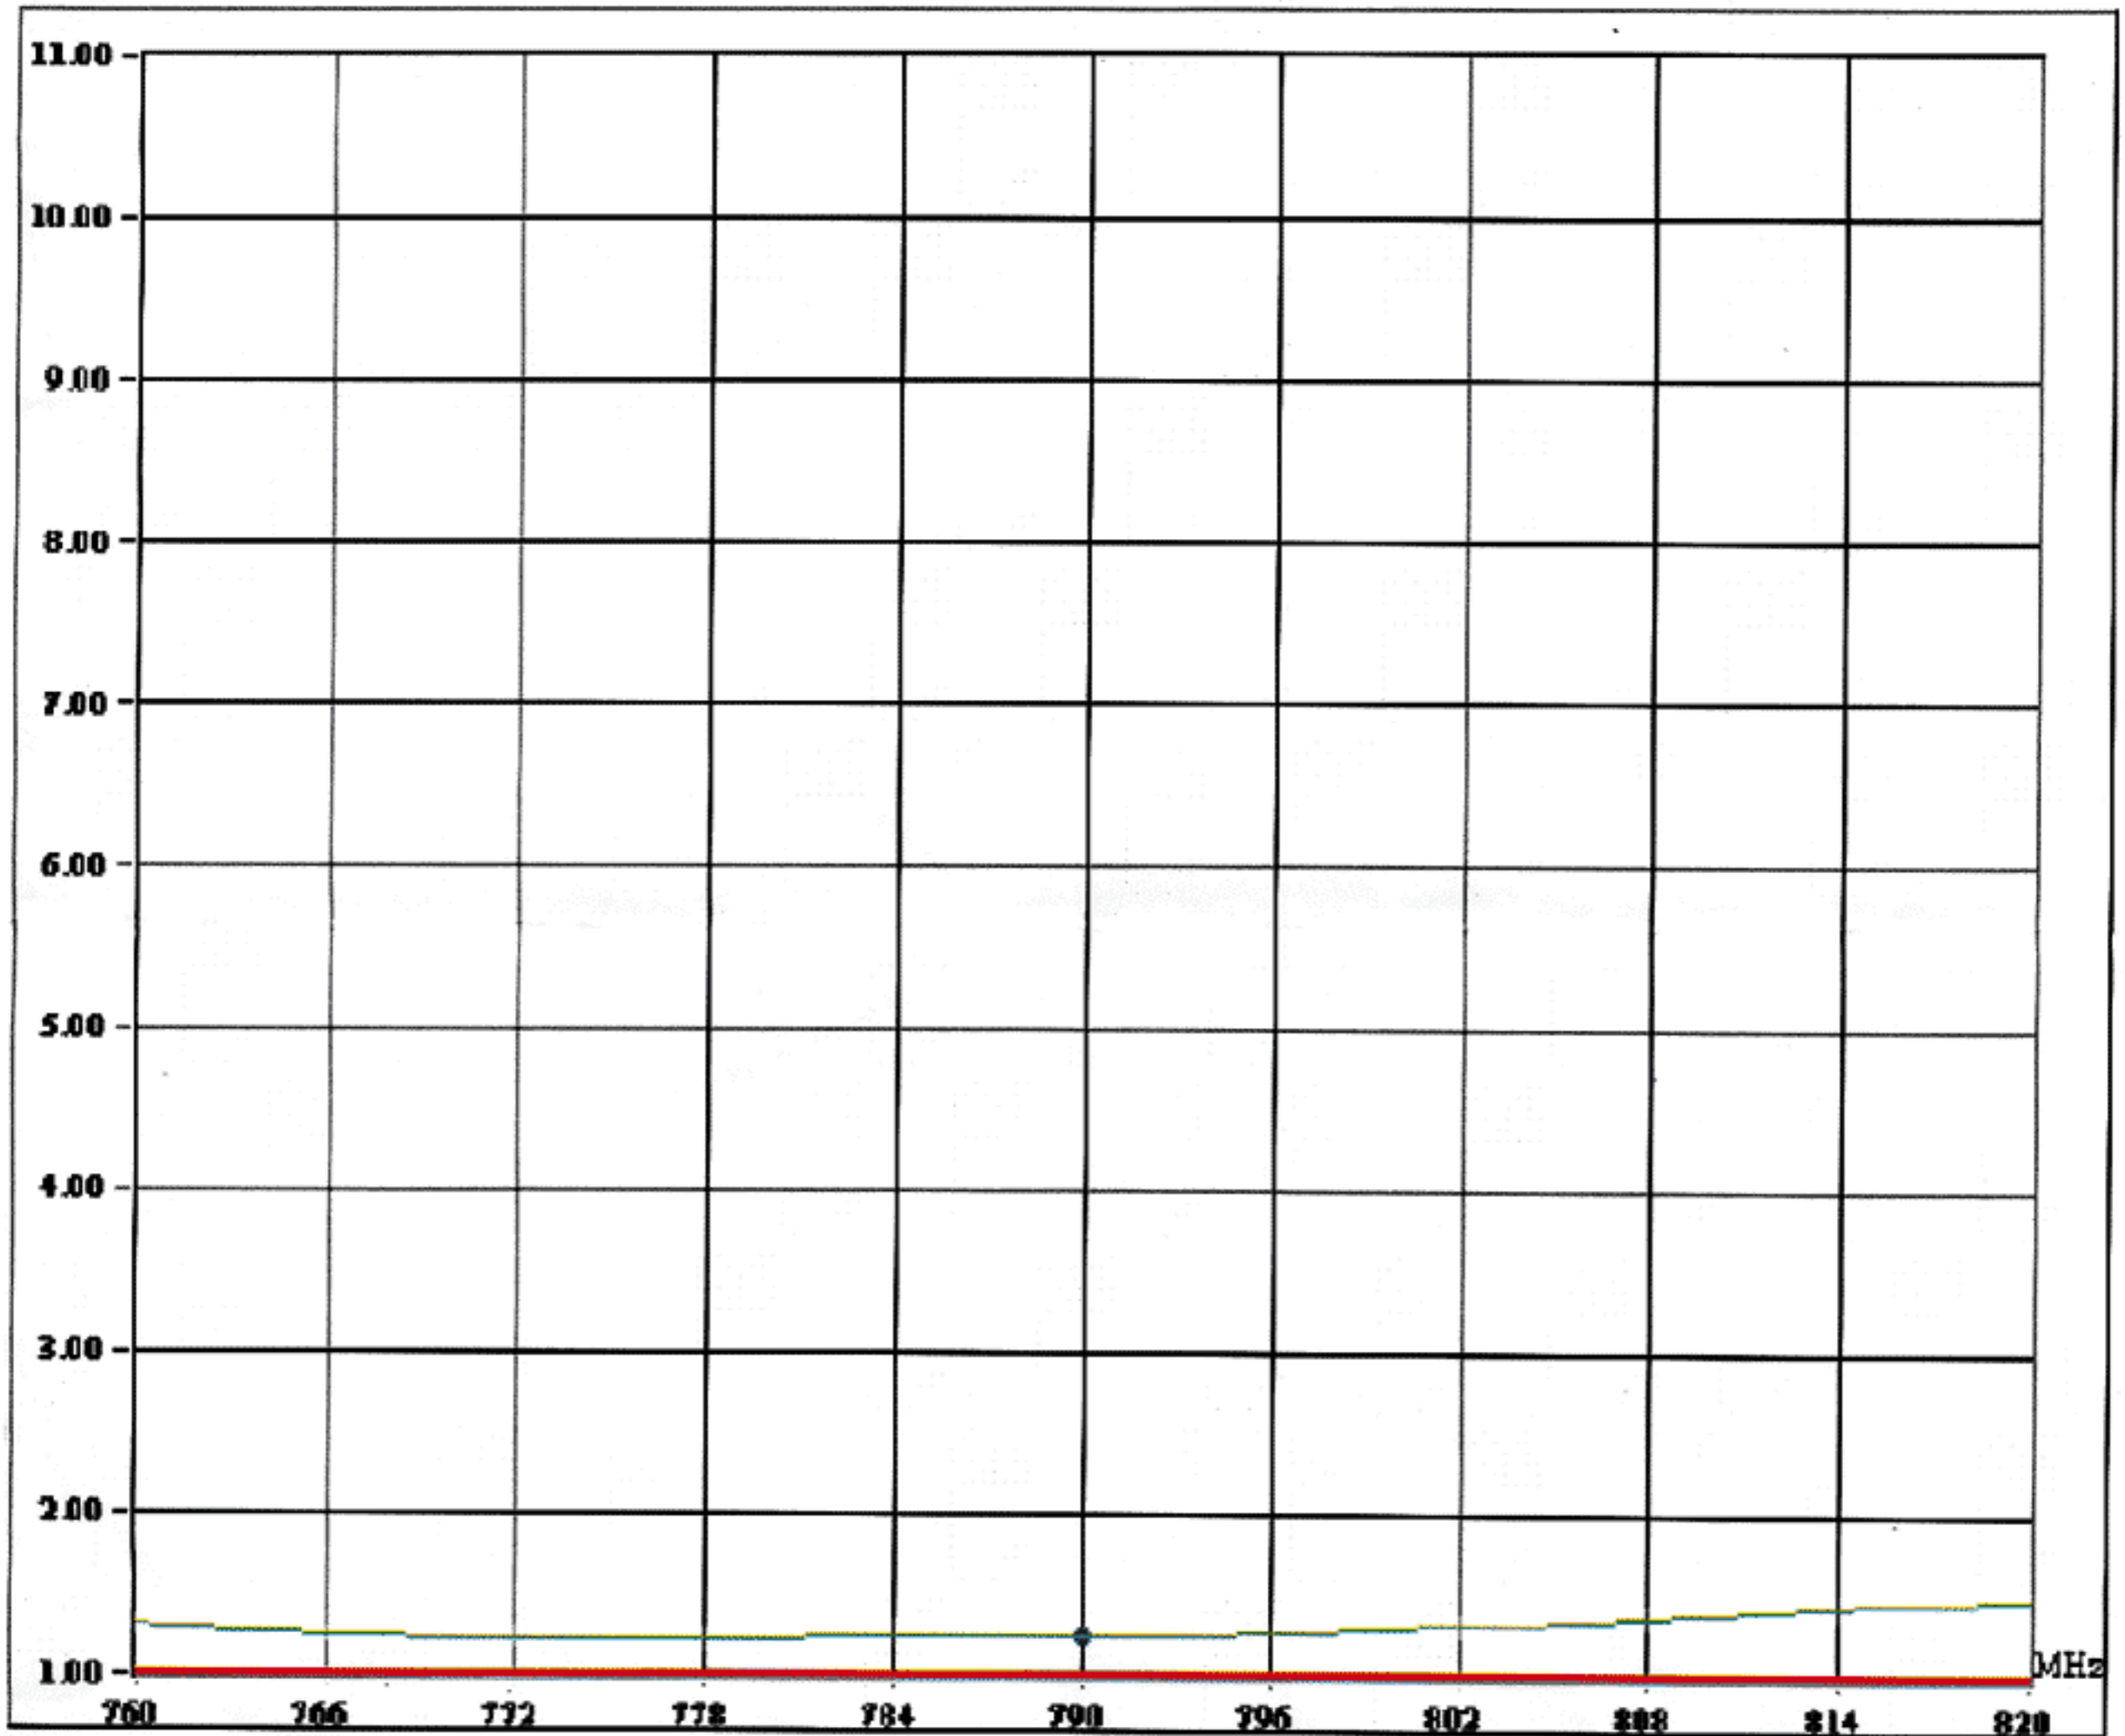

VSWR Measurement

	Freq(MHz)	VSWR(U)
1	790.00	1.25

Test Mode: 790MHz

Test date: 2005/12/28

at AM 10:02