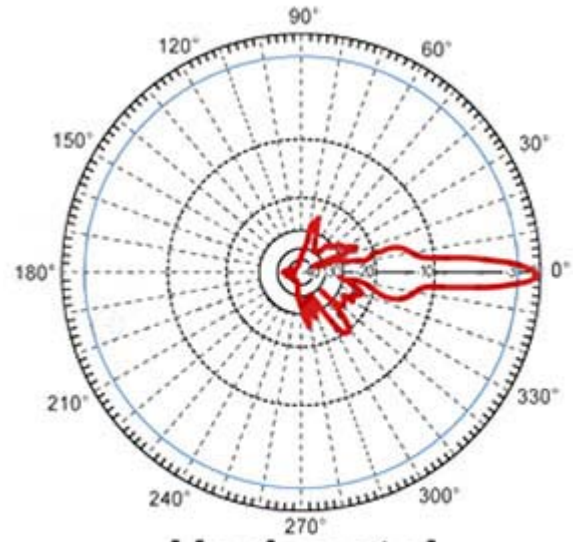

Horizontal