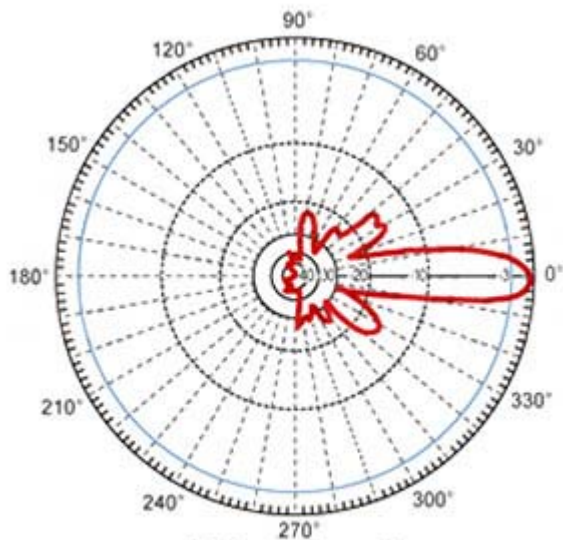

## PX-24L 2.4 GHz Excellent Antenna 27 dBi

High gain antenna PX-24L has 24 dB gain in 2,300 MHz – 2,500 MHz range. This antenna comes with our AMP-18/24M low-noise amplifier for the longest range. Complete system has 45 dB gain in 2.4 GHz range. Antenna has N connector and comes with a military grade 50 ohm cable 1 ft long.

Specifications	
Frequency	2300-2500 MHz
Gain	27 dBi
-3 dBi Beam Width	8 degrees
Cross Polarization Rejection	26 dBi
Front to Back Ratio	24 dB
Preamplifier (for receiver):	18 dB Included
Impedance	50 Ohm
Max. Input Power	150 Watts (tested)
VSWR	< 1.4:1 avg.
Weight	18 lbs.
Grid Dimensions	40" x 24"
Mounting Hardware Diameter	2" x 4.5"
Elevation Angle	0 to +14 degrees