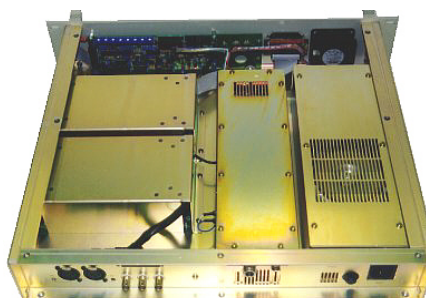

KE-20S PROFESSIONAL FM BROADCAST TRANSMITTER FOR 88-108 MHz

This is a highly Professional stereo broadcast transmitter for 88 MHz -108 MHz. The power output is 25 W / 50 ohms adjustable. Fully synthesized from 88 MHz- 108 MHz this unit was built with a special audio limiter and filters for the best performances. This is the one of the best broadcast transmitters on the market! You can easy change the frequency internally. This transmitter is broadband and doesn't need any adjusting.

Technical Specifications	
Operating Frequencies:	88-108 MHz
Operating class:	C
AC Voltage:	110-240V
RF power:	25 W MAX.
Inputs:	XLR FEMALE STEREO
Minimum required voltage:	120 V
Battery power:	N/A
Audio distortion:	0.3 %
Audio Modulation:	WFM
Current Consumption:	2 A
Antenna Impedance:	50 ohm
Antenna Connector:	N
Temperature Range:	-10 + 65°C
Dimensions:	19"
Weight:	15 Lbs